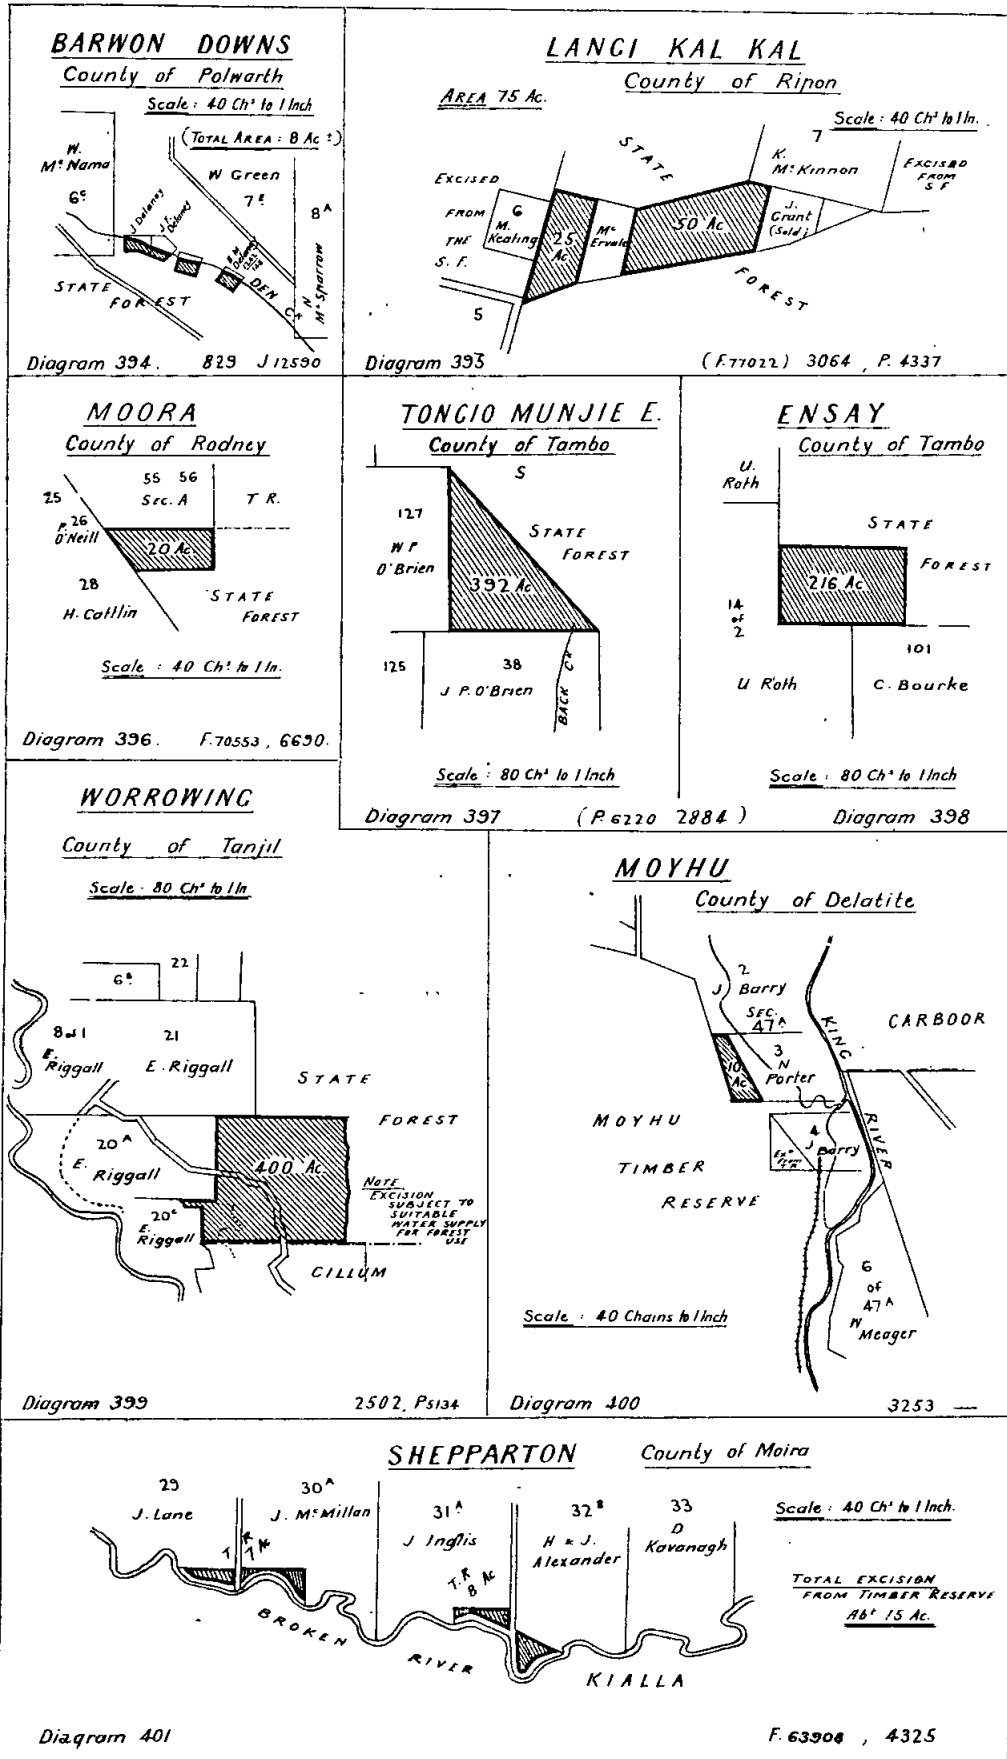

EXCISIONS FROM STATE FORESTS.—SCHEDULE TO ACCOMPANY ORDER IN COUNCIL No. 11—continued.