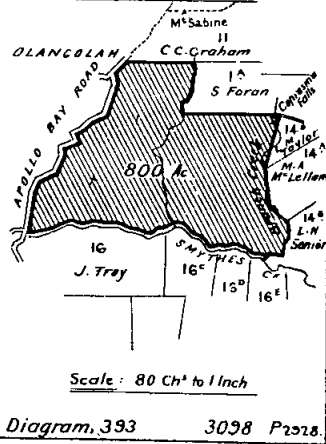

EXCISIONS FROM STATE FORESTS.—SCHEDULE TO ACCOMPANY ORDER IN COUNCIL No. 11—continued.