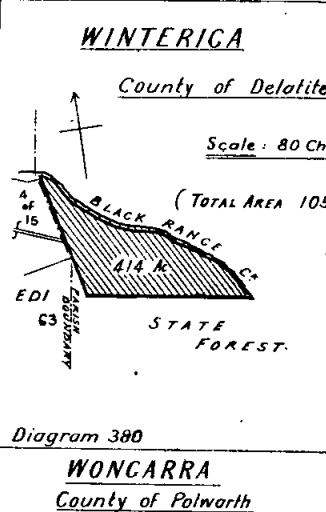

EXCISIONS FROM STATE FORESTS.—SCHEDULE TO ACCOMPANY ORDER IN COUNCIL No. 11—continued.