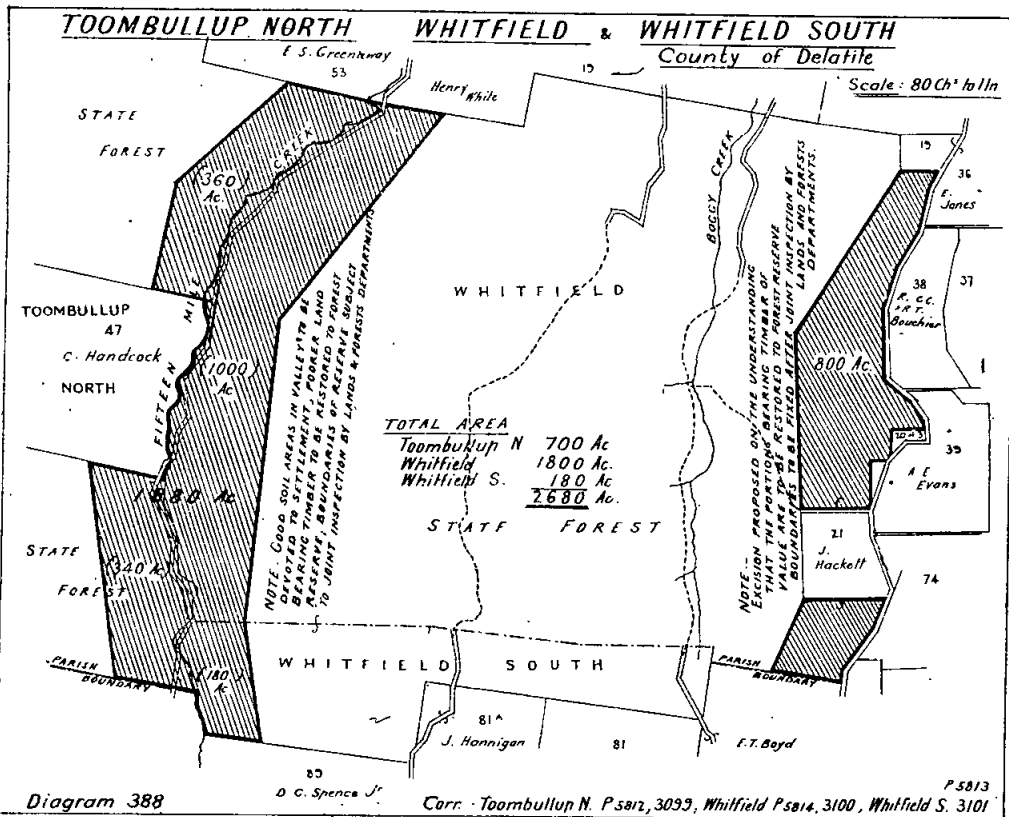

EXCISIONS FROM STATE FORESTS.—SCHEDULE TO ACCOMPANY ORDER IN COUNCIL No. 11—continued.