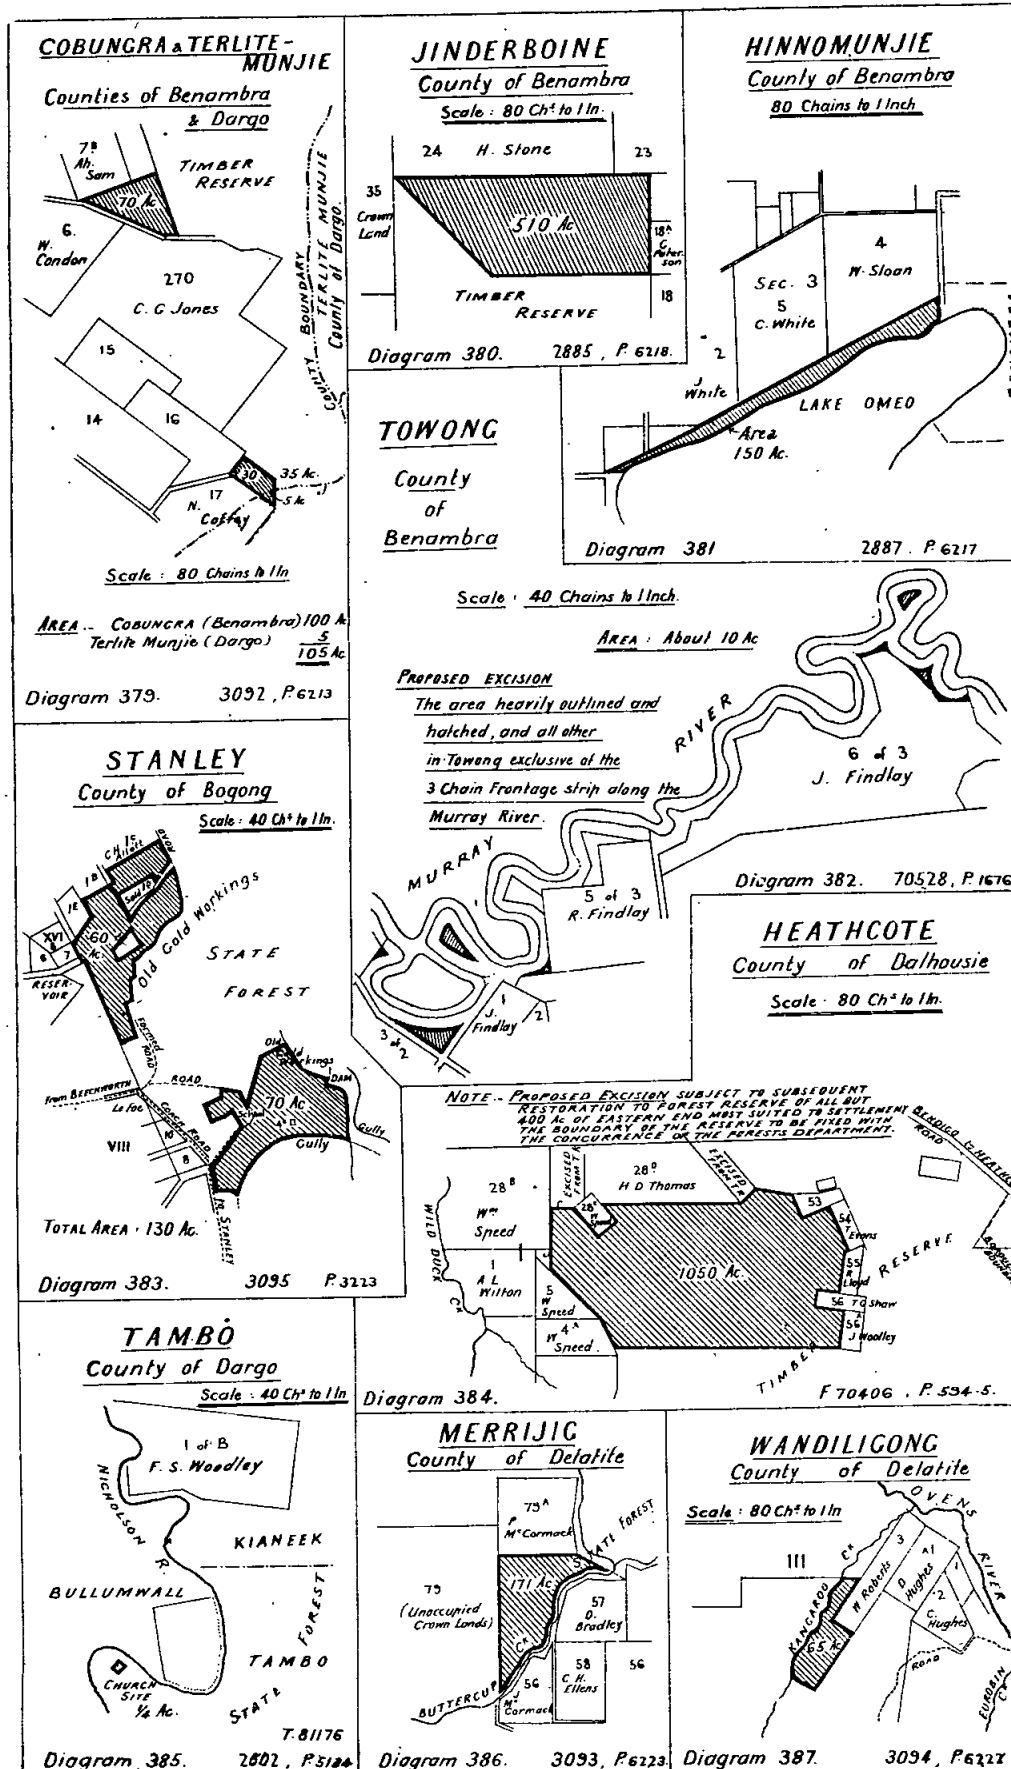

EXCISIONS FROM STATE FORESTS.

SCHEDULE TO ACCOMPANY PROPOSED ORDER IN COUNCIL No. 11.

Diagram.	Correspondence Nos.		County.	Plan.	Parish	Approximate Area in Acres.
379	3092	6213	Benambra	128A	Cobungra	100
380	2885	6218	"	255	Jinderboine	510
381	2887	6217	"	224A	Hinno-Munjie	150
382	70528	1676	"	454A	Towong	10
383	3095	3223	Bogong	410	Stanley	130
384	70406	594-5	Dalhousie	222A	Heathcote	1,050
385	2502	5134	Dargo	421B	Tambo	4
379	3092	6213	"	128A	Terlite-Munjie	5
386	3093	6223	Delatite	320	Merrijig	171
387	3094	6222	"	470	Wandiligong	65
388	3099	5812	"	...	Toombullup North	700
388	3100	5814	"	494	Whitfield	1,800
388	3101	5813	"	...	Whitfield South	180
389	3097	6271	"	169	Dueran East	1,150
390	3097	6271	"	...	Wintewiga	1,054
400	3253	...	"	329B	Moyhu	10
391	1418	3258	Grant	17B	Bailarat	4
392	3063	...	Kara Kara	155	Darkbonee	86
401	63908	4325	Moira	407AB	Shepparton	15
393	3098	2928	Polwarth	505	Wongarra	800
394	829	J.12590	"	34	Barwon Downs	8
395	3064	4337	Ripon	270	Langi Kal Kal	75
396	70553	6690	Rodney	315	Moora... ..	20
397	2884	6220	Tambo	...	Tongio-Munjie East	392
397	2884	6220	"	...	Ensay	216
402	77146	4869	"	...	Kaerwut	1,470
402	77146	4869	"	...	Nowa Nowa	1,670
402	77146	4869	"	...	Ninmie	2,080
399	2502	5134	Tanjil	...	Worworing	420
Total: ...						14,371½

EXCISIONS FROM STATE FORESTS.—SCHEDULE TO ACCOMPANY ORDER IN COUNCIL No. 11.